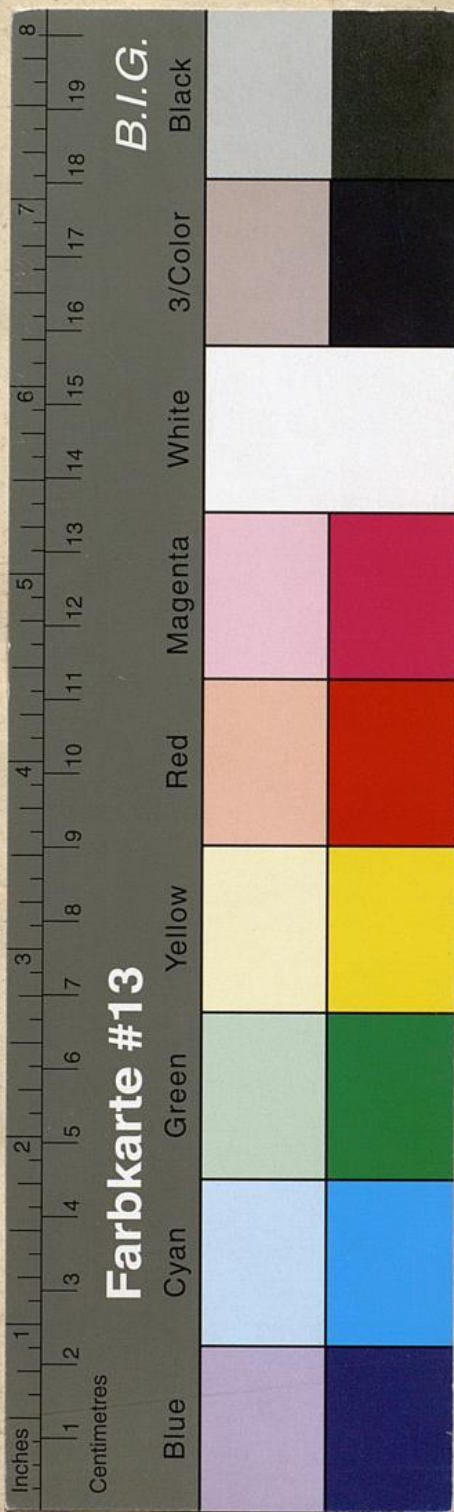

**Landesbibliothek Oldenburg**

**Digitalisierung von Drucken**

**Divers Ievx Rvstiqves, Et Avtres Oevvres Poetiqves**

**Du Bellay, Joachim**

**Paris, 1565**

Farbkarte

**urn:nbn:de:gbv:45:1-2815**

Faint, mirrored text is visible on the right page of the book, appearing as bleed-through or ghosting from the reverse side. The text is largely illegible due to its faintness and orientation.