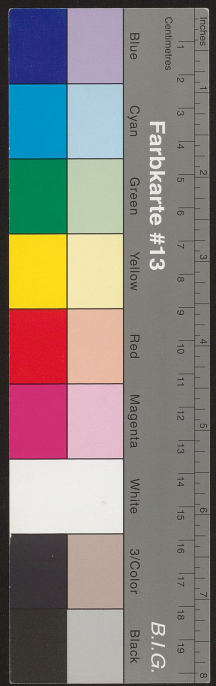

Landesbibliothek Oldenburg

Digitalisierung von Drucken

Meyer´s Hand-Atlas

Afrika - Nordwestl. Blatt

Ravenstein, Ernst Georg

Hildburghausen, 1862

[urn:nbn:de:gbv:45:1-692292](https://nbn-resolving.org/urn:nbn:de:gbv:45:1-692292)

AFRIKA, NORDWESTL. BLATT.

MEYER'S BAND-ATLAS

Handwritten text in a cursive script, possibly a signature or a name, located in the lower middle section of the page.

Inv. Nr. 32532
K. Nr. 1080.16